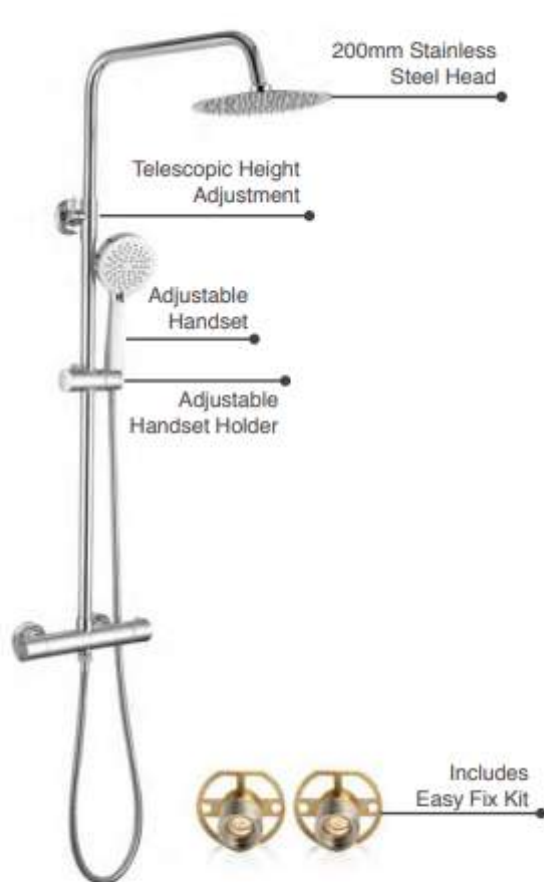

Flo

Flo Round

- Thermostatic Exposed Shower Valve
- Adjustable Riser Rail
- 200mm Stainless Steel Head
- Chrome Adjustable Handset
- Standard Chrome Hose 1.5m
- Easy Fix Kit

MLSHFLRD

€310

P 1.0