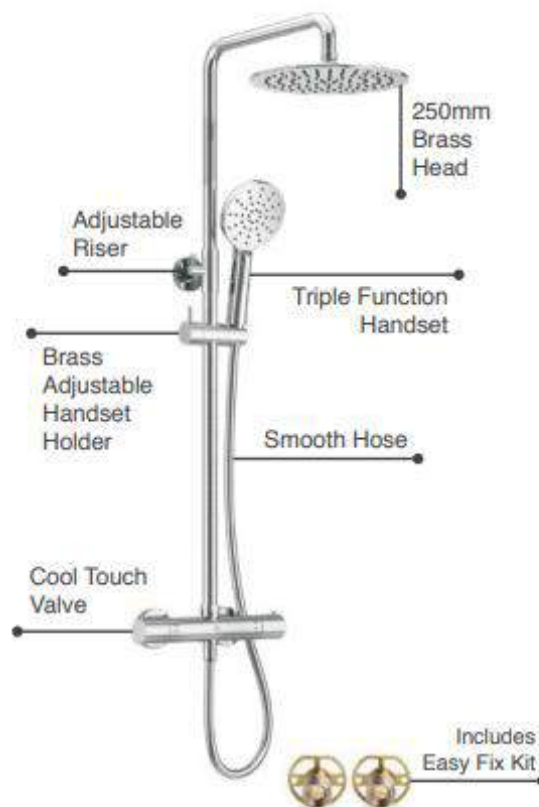

Ryver - Chrome

Ryver Exposed Thermostatic Shower

- Cool Touch Thermostatic Exposed Valve
- Adjustable Riser Rail Kit
- 250mm Brass Head
- Push Button Triple Function Handset
- Solid Brass Adjustable Handset Holder
- Premium Antibacterial PVC Shower Hose 1.5m
- Easy Fix Kit
- Chrome Finish

MLSHRYCP

€596

P 1.0