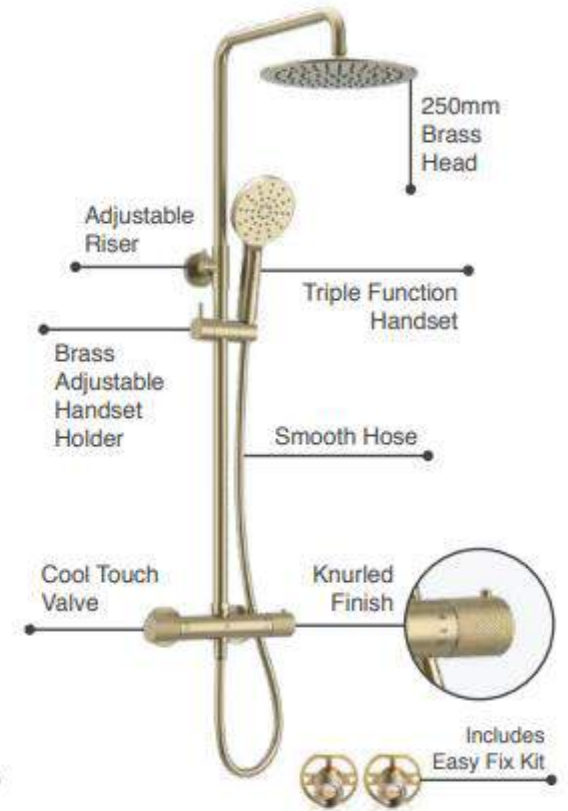

Ryver Knurled Exposed Thermostatic Shower

- Cool Touch Thermostatic Exposed Valve
- Adjustable Riser Rail Kit
- 250mm Brass Head
- Push Button Triple Function Handset
- Solid Brass Adjustable Handset Holder
- Premium Antibacterial PVC Shower Hose 1.5m
- Easy Fix Kit
- Brushed Brass PVD Finish

RYVSHOKBB

€865

P 1.0

Minimum bar pressure required to outlet