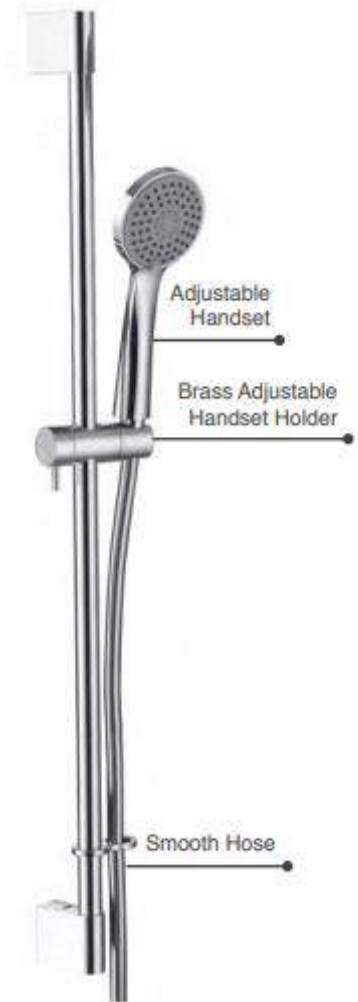

Desire Sliding Rail Kit 6

- Extra Long 1m Adjustable Sliding Rail Kit
- Chrome Adjustable Handset
- Solid Brass Chrome Plated Handset Holder
- Hose Retainer
- Premium Antibacterial PVC Hose 1.5m

MLSHDEKI6

€170

Wall outlet required if using with concealed valve.