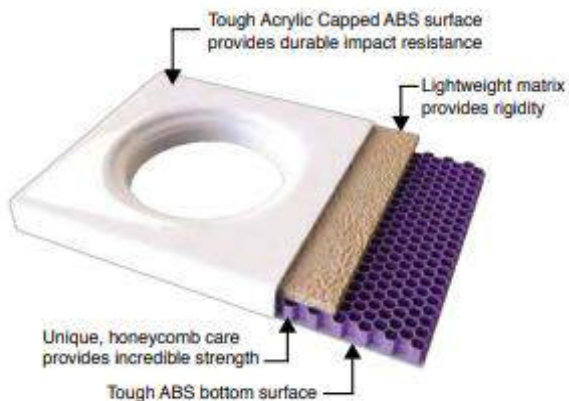

Wetroom Floor Formers

Floor Formers

WRFF90SQ	Wetroom Floor Former 900 x 900mm - 22mm Depth	€569
WRFF100SQ	Wetroom Floor Former 1000 x 1000mm - 22mm Depth	€569
WRFF140X90	Wetroom Floor Former 1400 x 900mm - 22mm Depth	€569
WRFF150X80	Wetroom Floor Former 1500 x 800mm - 22mm Depth	€569

Wastes

WRFFWATI	Wetroom Floor Former Tile Floor Waste	€306
WRFFWAVI	Wetroom Floor Former Vinyl Floor Waste	€306

Easy Plumb Kit

Height 100mm (Excluding Tray)

EPKSQRT Square & Rectangle Easy Plumb Kit suits trays up to 1700mm* €163

EPKQD Quadrant & Offset Quadrant Easy Plumb Kit suits trays up to 1200mm* €185

* Panel cut to suit size.

Flexi-Seal

Flexible Waterproof Seal

FS1.8	1.8 Metre Flexi-Seal	€37
FS2	2 Metre Flexi-Seal	€40
FS2.5	2.5 Metre Flexi-Seal	€47
FS3	3 Metre Flexi-Seal	€57
FS3.2	3.2 Metre Flexi-Seal	€62
FS4	4 Metre Flexi-Seal	€74
FS20	20 Metre Flexi-Seal	€367