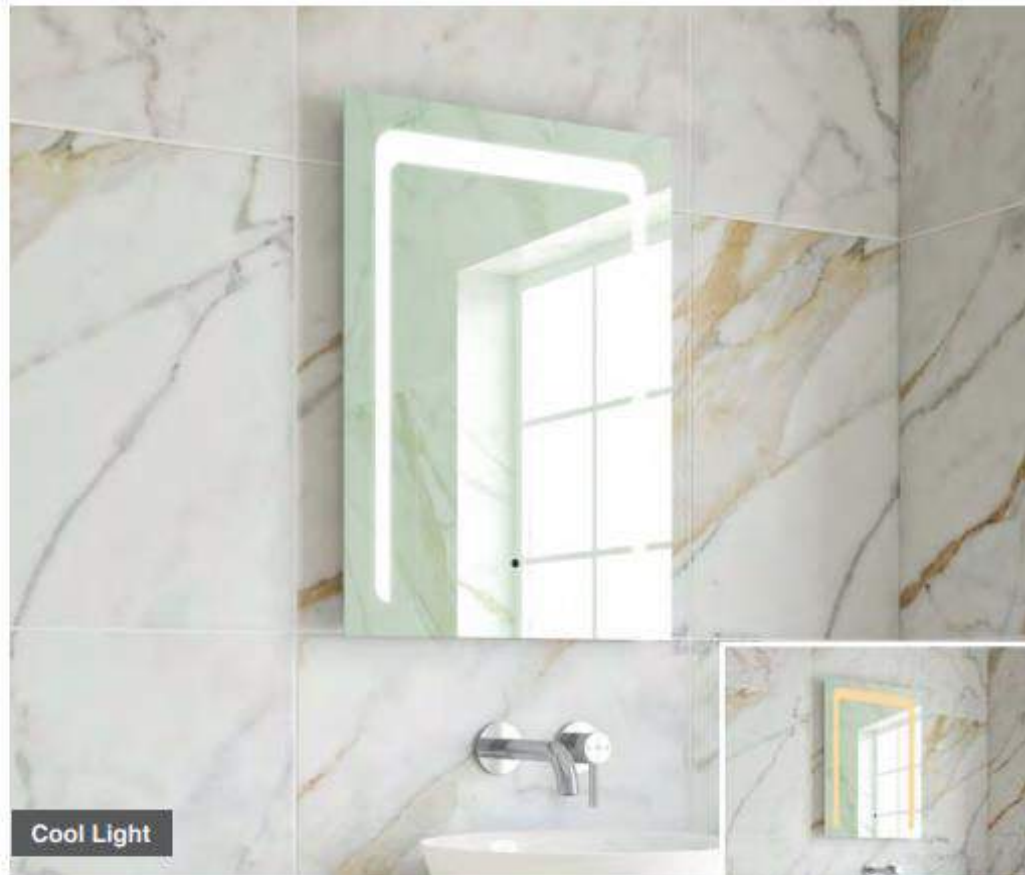

Audio Mirrors

Jade 55 Bluetooth
H 700 x W 550 x D 50mm

MLMIJAD55BT €485

Bluetooth

Features

- LED Mirror
- Multi Functional Contactless Sensor Controls Light from Cool - Warm & Brightness with Memory Function
- Portrait
- Heated Demister Pad
- Charging Socket
- Bluetooth Audio
- IP44