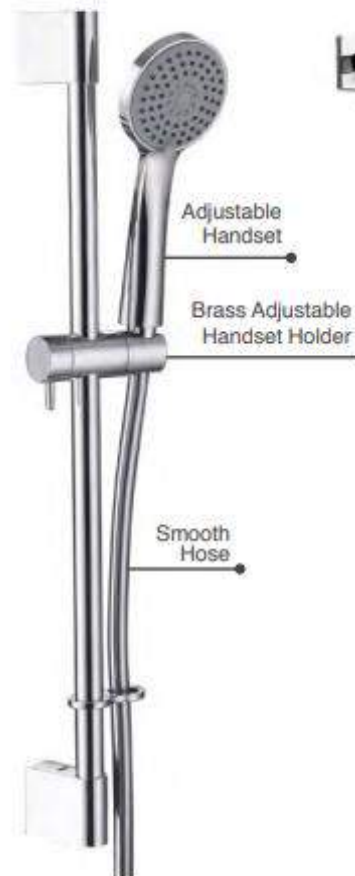

Shower Kit 5

- Desire Round Dual 2 Outlet Thermostatic Concealed Valve
- Desire Sliding Rail Kit 2
- Desire Round Wall Outlet
- Desire Round Shower Arm 300mm
- Desire SS Shower Head 4 250mm

SHOKIT5 €738

P 1.0