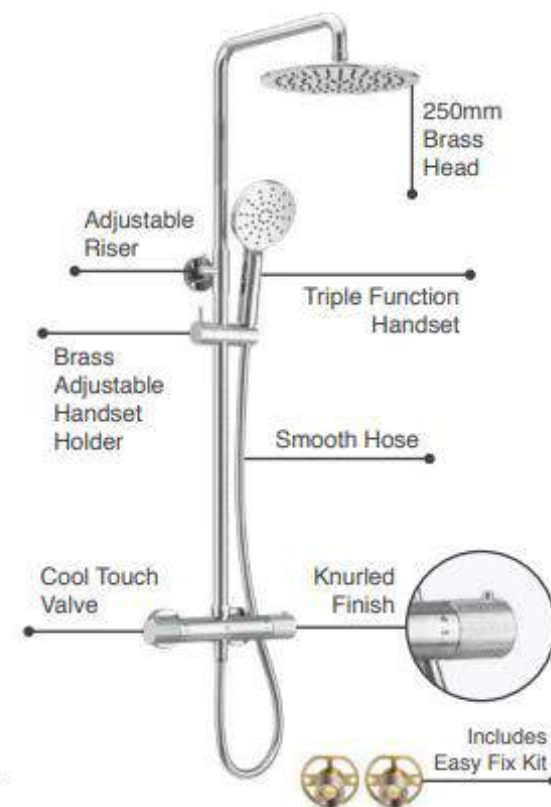

Shower Trays

Work Surfaces

Baths

Ryver Knurled Exposed Thermostatic Shower

- Cool Touch Thermostatic Exposed Valve
- Adjustable Riser Rail Kit
- 250mm Brass Head
- Push Button Triple Function Handset
- Solid Brass Adjustable Handset Holder
- Premium Antibacterial PVC Shower Hose 1.5m
- Easy Fix Kit
- Chrome Finish

RYVSHOKCP

€638

P 1.0

P Minimum bar pressure required to outlet