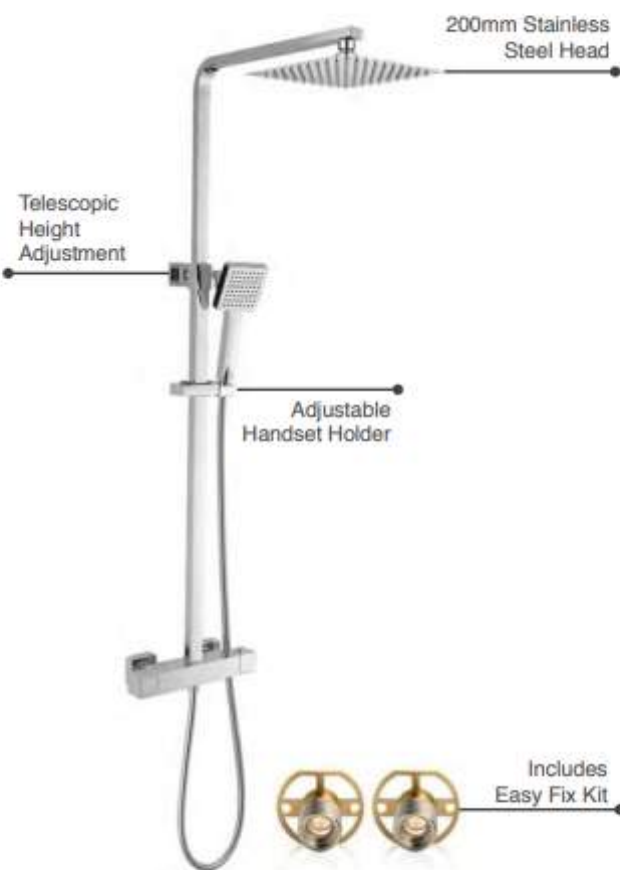

## Flo Round

- Thermostatic Exposed Shower Valve
- Adjustable Riser Rail
- 200mm Stainless Steel Head
- Chrome Adjustable Handset
- Standard Chrome Hose 1.5m
- Easy Fix Kit

MLSHFLRD

€310

P 1.0