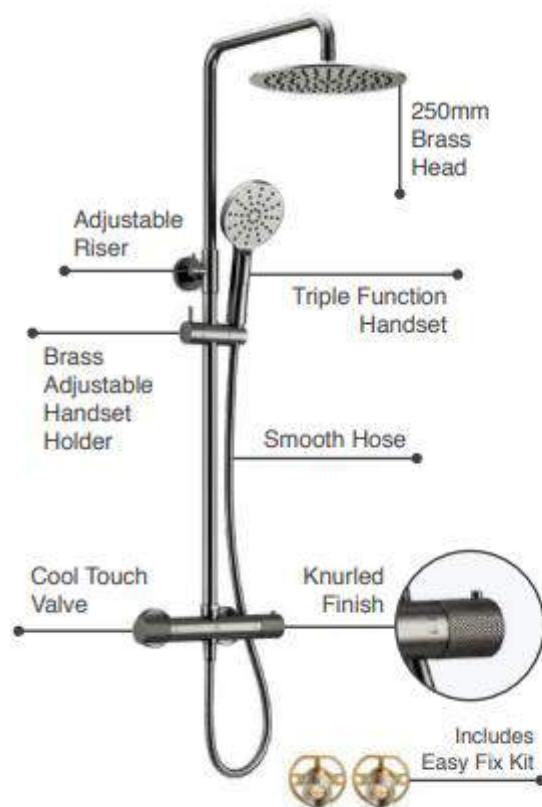

Ryver Knurled Exposed Thermostatic Shower

- Cool Touch Thermostatic Exposed Valve
- Adjustable Riser Rail Kit
- 250mm Brass Head
- Push Button Triple Function Handset
- Solid Brass Adjustable Handset Holder
- Premium Antibacterial PVC Shower Hose 1.5m
- Easy Fix Kit
- Gun Metal PVD Finish

RYVSHOKGM €865

P 1.0