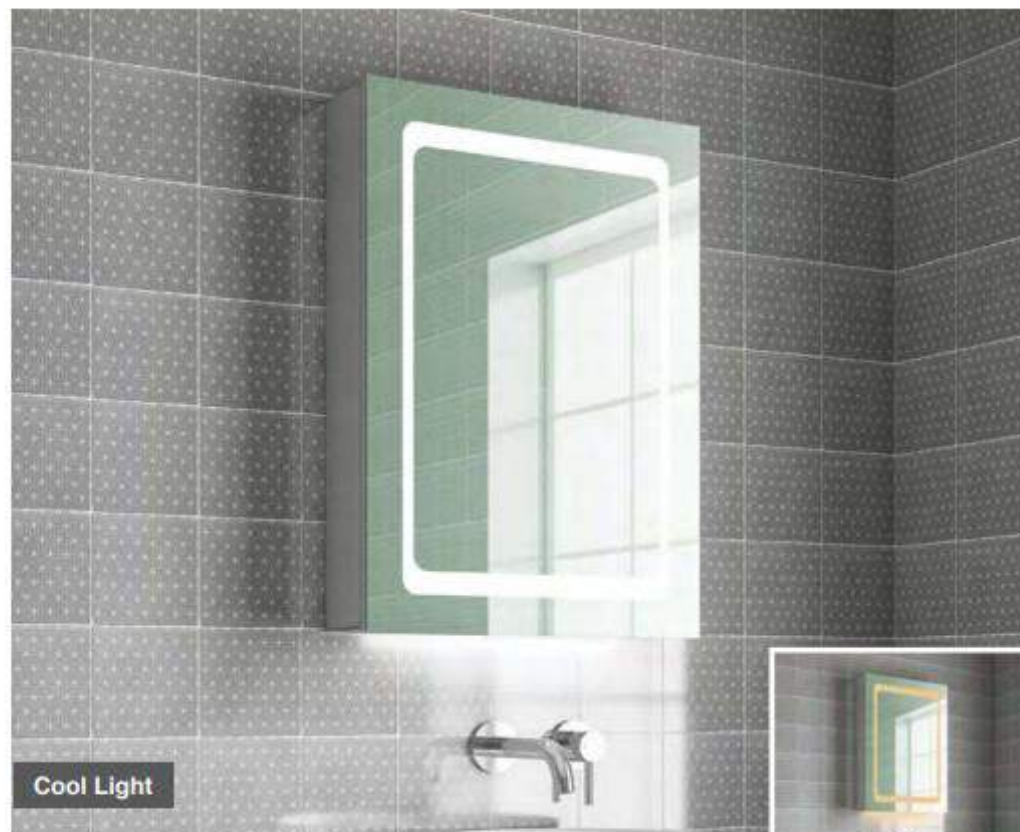

LED Mirror Cabinets

Sky 50

H 700 x W 500 x D 130mm

MLCASKY50 €601

Features

- LED Aluminium Mirror Cabinet
- Multi Functional Infrared Sensor Controls Light from Cool - Warm & Brightness with Memory Function
- Ambient Downlight
- Soft Close Left Hand Hinge Door
- 2 Adjustable Shelves
- Heated Demister Pad
- Charging Socket
- IP44