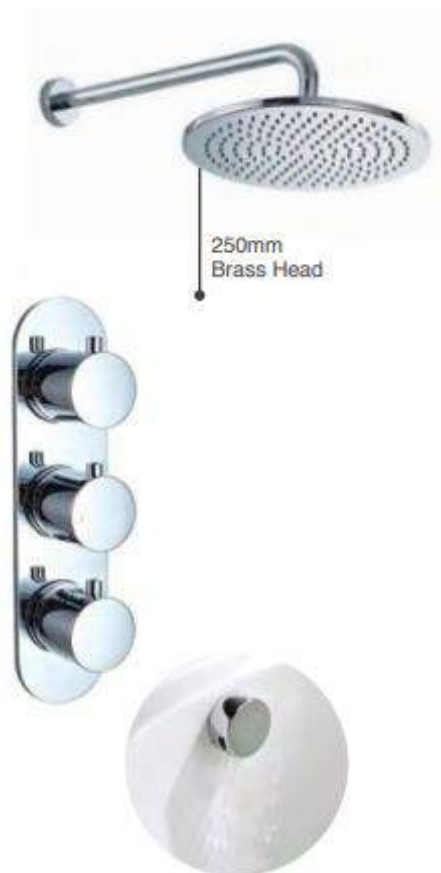

Desire Series

Bath Kit 1

- Desire **Slimline** Triple 2 Outlet Chrome Thermostatic Concealed Valve
- Round Overflow Bath Filler c/w Easy Clean Spring Waste
- Desire Round Shower Arm 300mm
- Desire Brass Shower Head 9 250mm

BATKIT1 €788

P 1.0