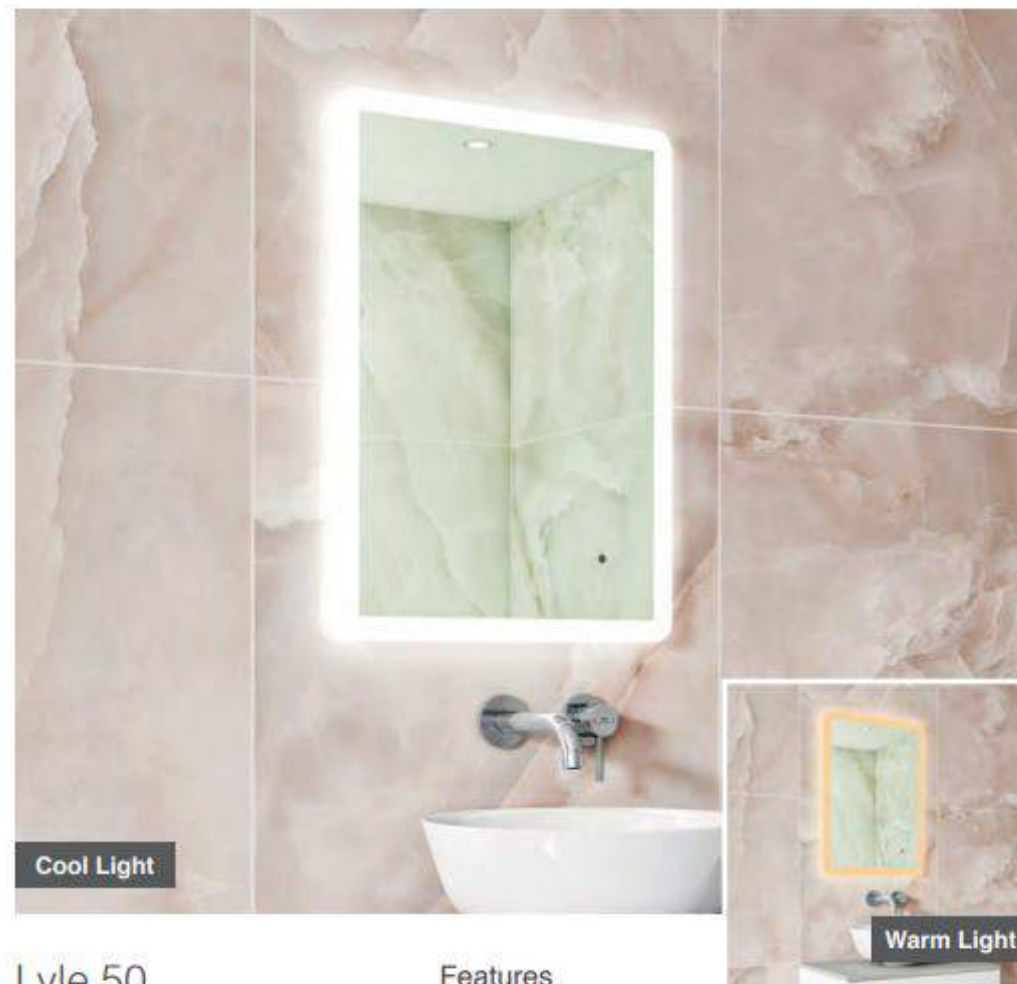

### Features

- LED Slimline Mirror
- Multi Functional Contactless Sensor Controls Light from Cool - Warm & Brightness with Memory Function
- Ambient Lighting
- Landscape or Portrait
- Heated Demister Pad
- IP44