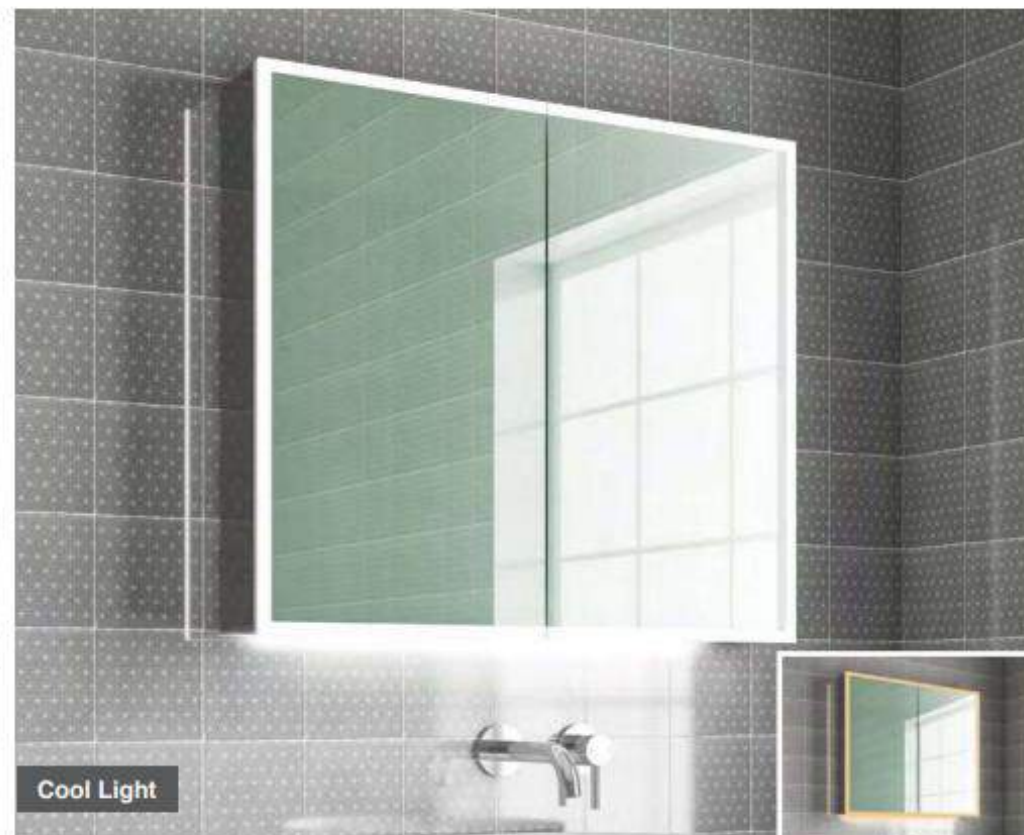

## Features

- LED Aluminium Mirror Cabinet
- Multi Functional Infrared Sensor Controls Light from Cool - Warm & Brightness with Memory Function
- Ambient Downlight
- Soft Close Hinge Doors
- 2 Adjustable Shelves
- Heated Demister Pad
- Charging Socket
- Mirror Sides
- IP44