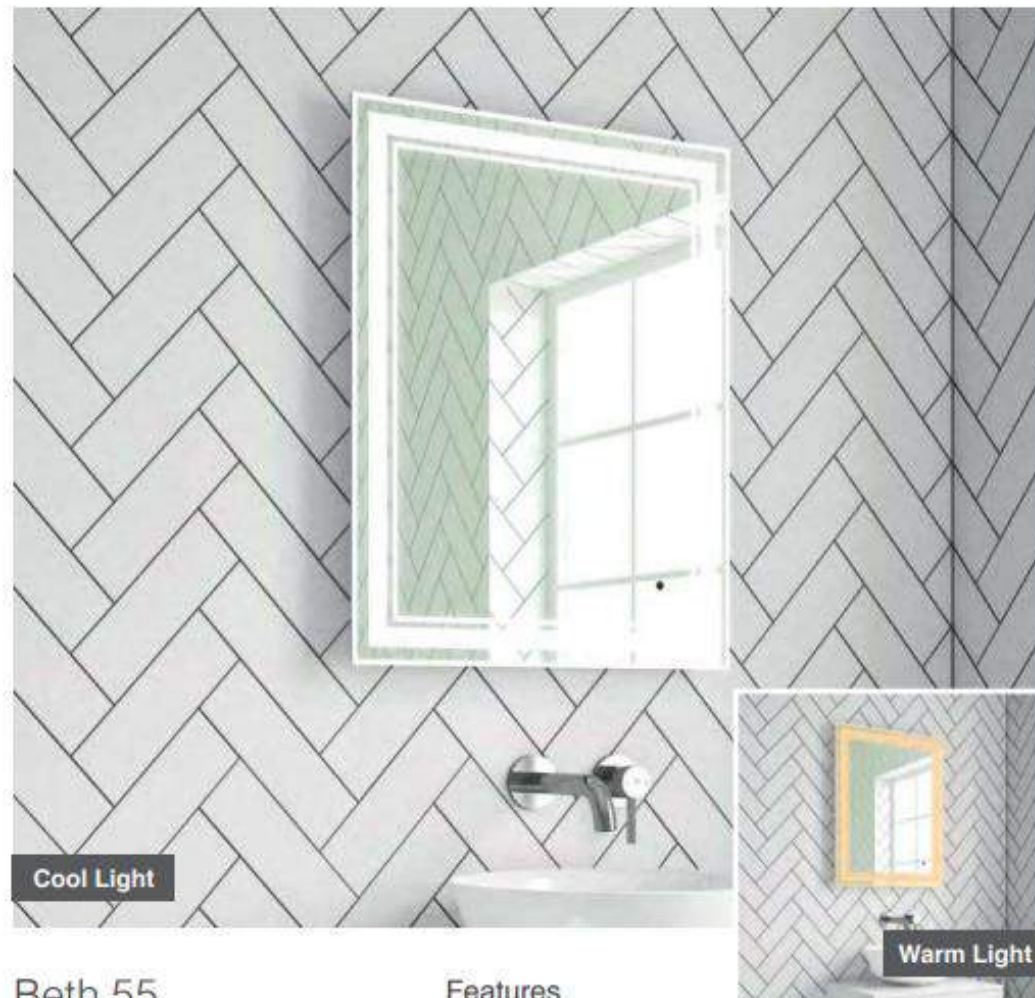

### Features

- LED Mirror
- Multi Functional Contactless Sensor Controls Light from Cool - Warm & Brightness with Memory Function
- Landscape or Portrait
- Heated Demister Pad
- IP44