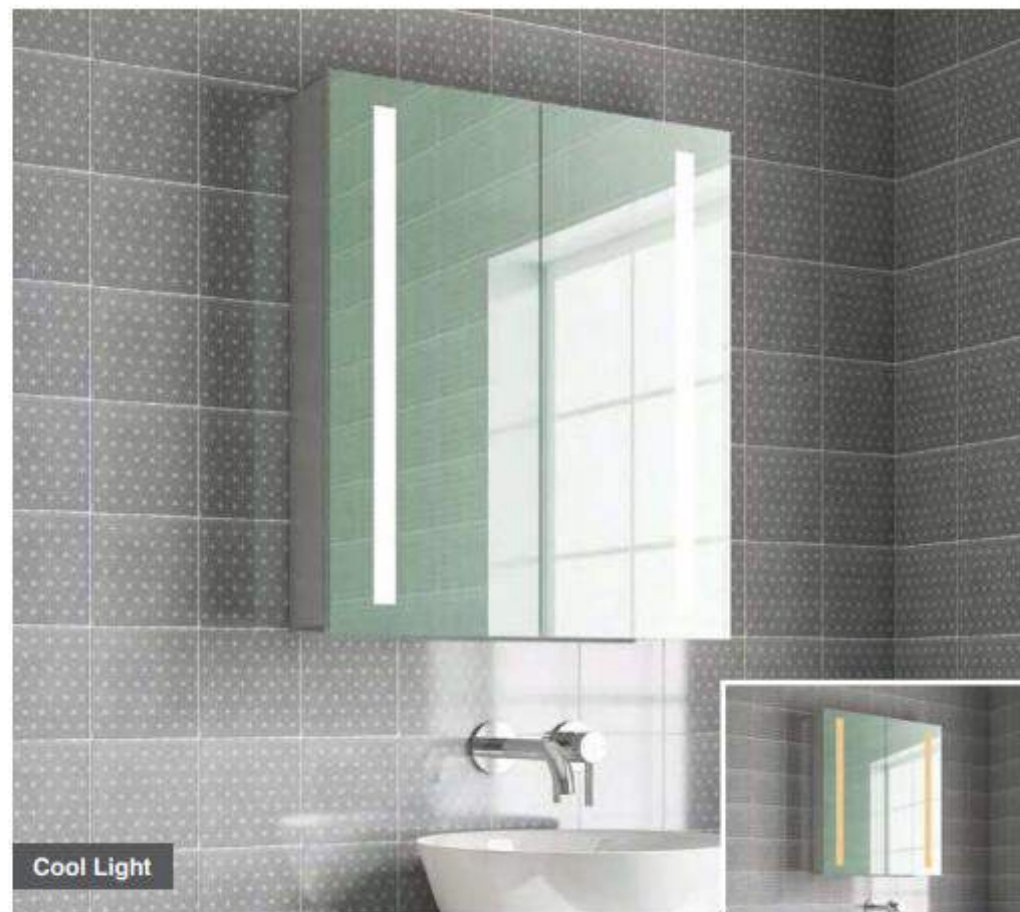

Cool Light

Warm Light

Annie 60

H 700 x W 600 x D 130mm

MLCAANN60

€635

Features

- LED Aluminium Mirror Cabinet
- Multi Functional Infrared Sensor Controls Light from Cool - Warm & Brightness with Memory Function
- Soft Close Hinge Doors
- 2 Adjustable Shelves
- Charging Socket
- IP44