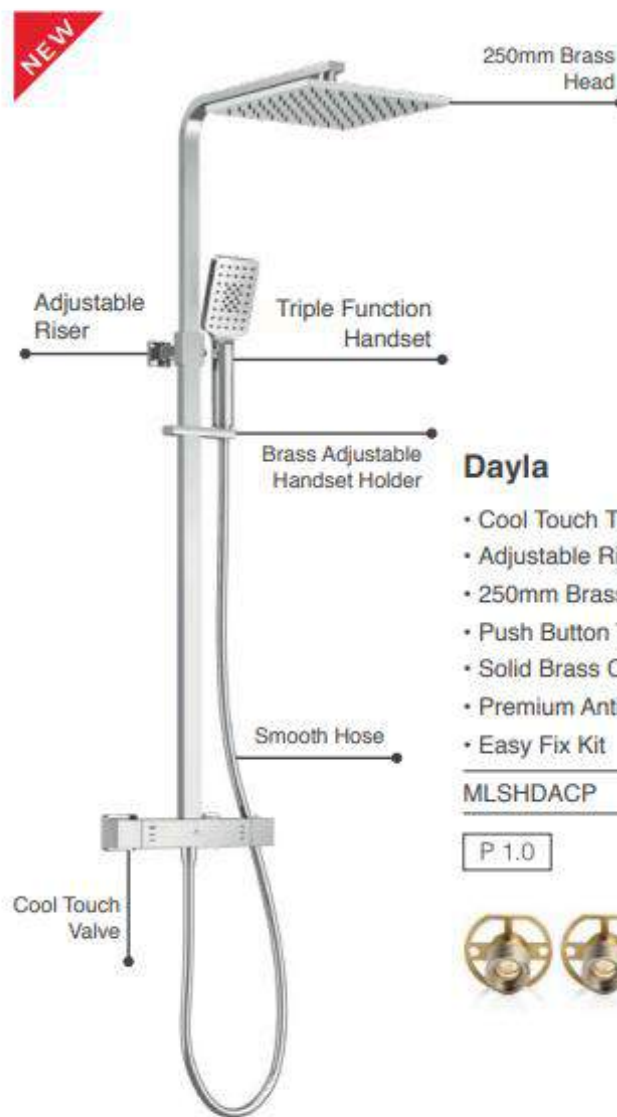

Dayla

- Cool Touch Thermostatic Exposed Shower Valve
- Adjustable Riser Rail Kit
- 250mm Brass Head
- Push Button Triple Function Handset
- Solid Brass Chrome Adjustable Handset Holder
- Premium Antibacterial PVC Shower Hose 1.5m
- Easy Fix Kit

MLSHDACP

€748

P 1.0

Includes Easy Fix Kit