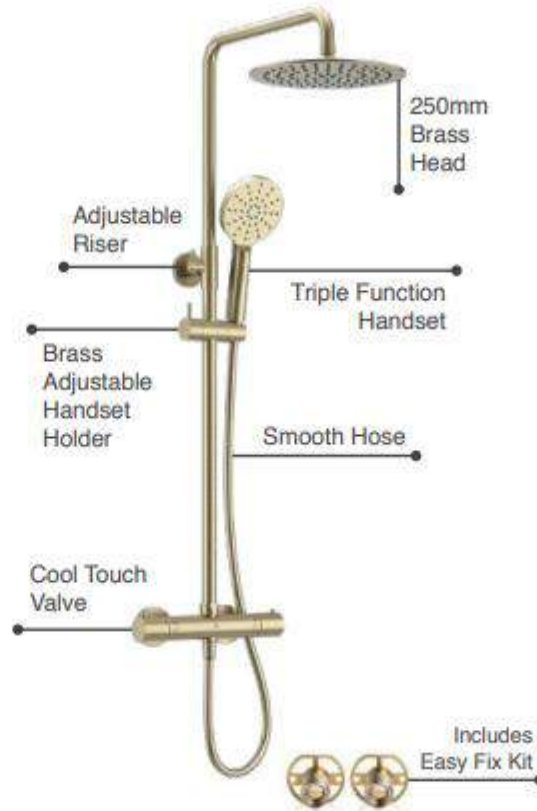

Ryver - Brushed Brass

Ryver Exposed Thermostatic Shower

- Cool Touch Thermostatic Exposed Valve
- Adjustable Riser Rail Kit
- 250mm Brass Head
- Push Button Triple Function Handset
- Solid Brass Adjustable Handset Holder
- Premium Antibacterial PVC Shower Hose 1.5m
- Easy Fix Kit
- Brushed Brass PVD Finish

MLSHRYBB

€810

P 1.0