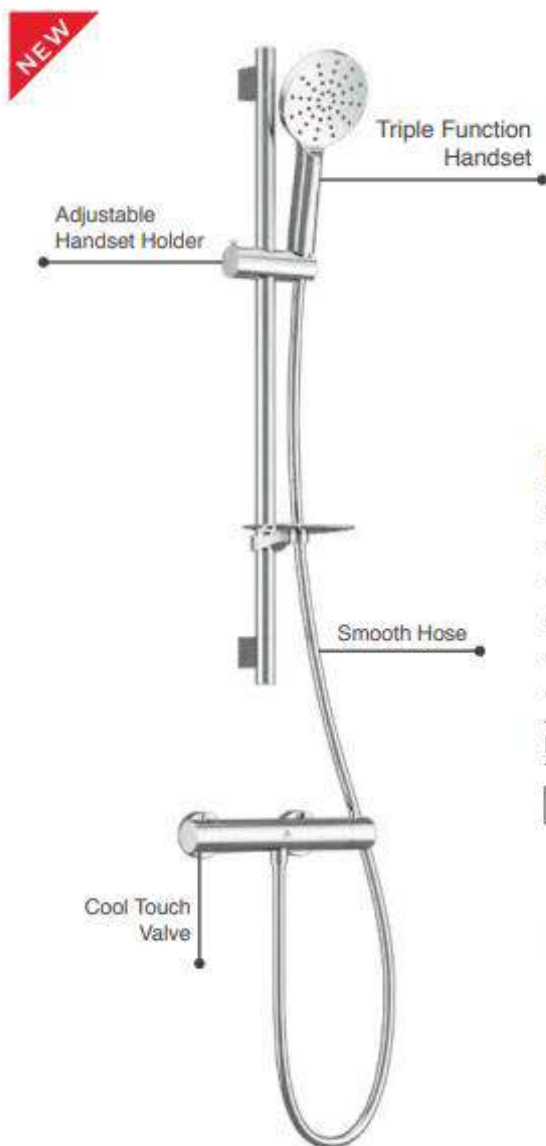

Euri

Alton

Euri

- Cool Touch Thermostatic Exposed Shower Valve
- Adjustable Sliding Rail Kit with Soap Dish
- Push Button Triple Function Handset
- ABS Chrome Plated Adjustable Handset Holder
- Premium Antibacterial PVC Shower Hose 1.5m
- Easy Fix Kit

MLSHEUCP €318

P 0.2