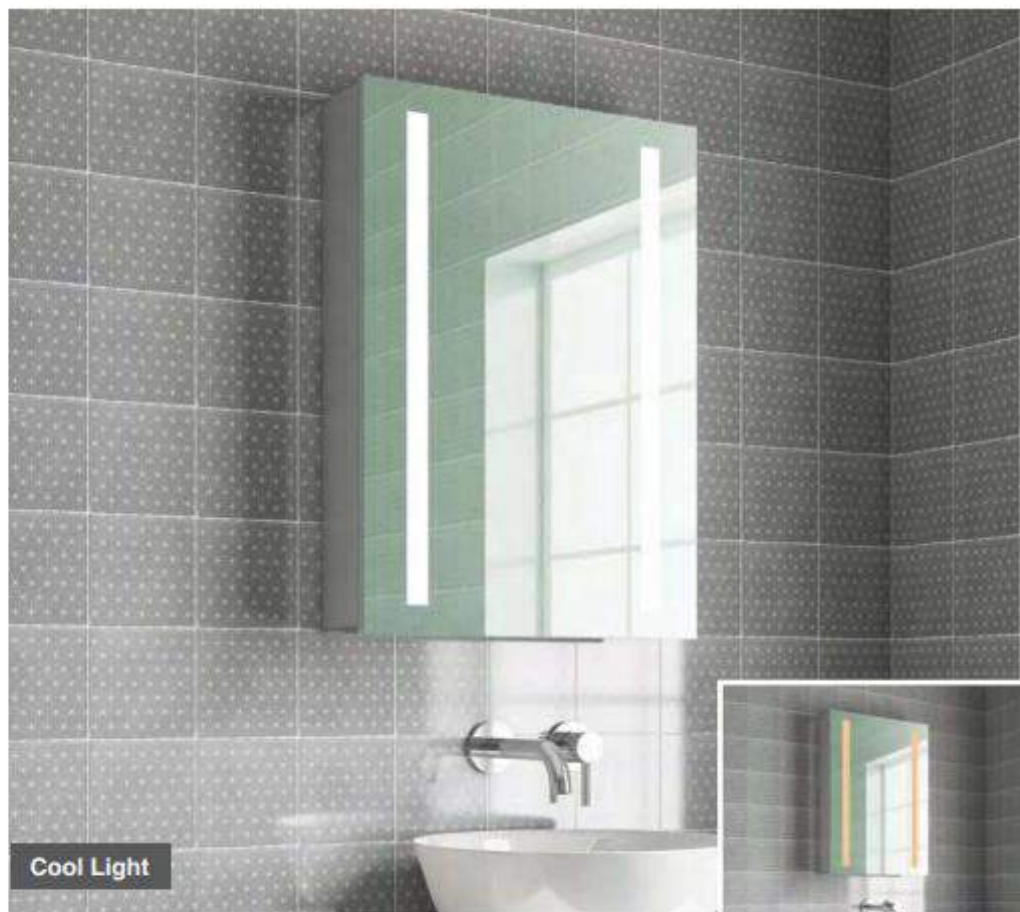

LED Mirror Cabinets

Cool Light

Warm Light

Annie 50

H 700 x W 500 x D 130mm

MLCAANN50

€569

Features

- LED Aluminium Mirror Cabinet
- Multi Functional Infrared Sensor Controls Light from Cool - Warm & Brightness with Memory Function
- Soft Close Left Hand Hinge Door
- 2 Adjustable Shelves
- Charging Socket
- IP44