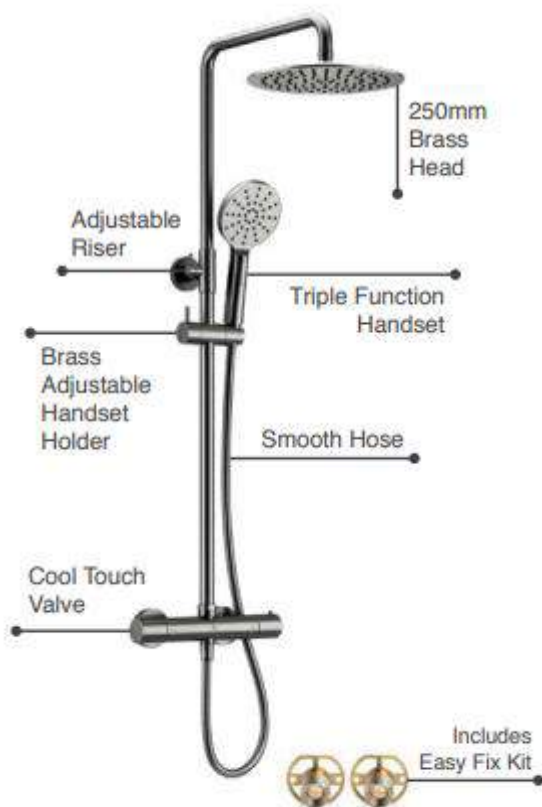

Ryver - Gun Metal

Ryver Exposed Thermostatic Shower

- Cool Touch Thermostatic Exposed Valve
- Adjustable Riser Rail Kit
- 250mm Brass Head
- Push Button Triple Function Handset
- Solid Brass Adjustable Handset Holder
- Premium Antibacterial PVC Shower Hose 1.5m
- Easy Fix Kit
- Gun Metal PVD Finish

MLSHRYGM €810

P 1.0

P Minimum bar pressure required to outlet