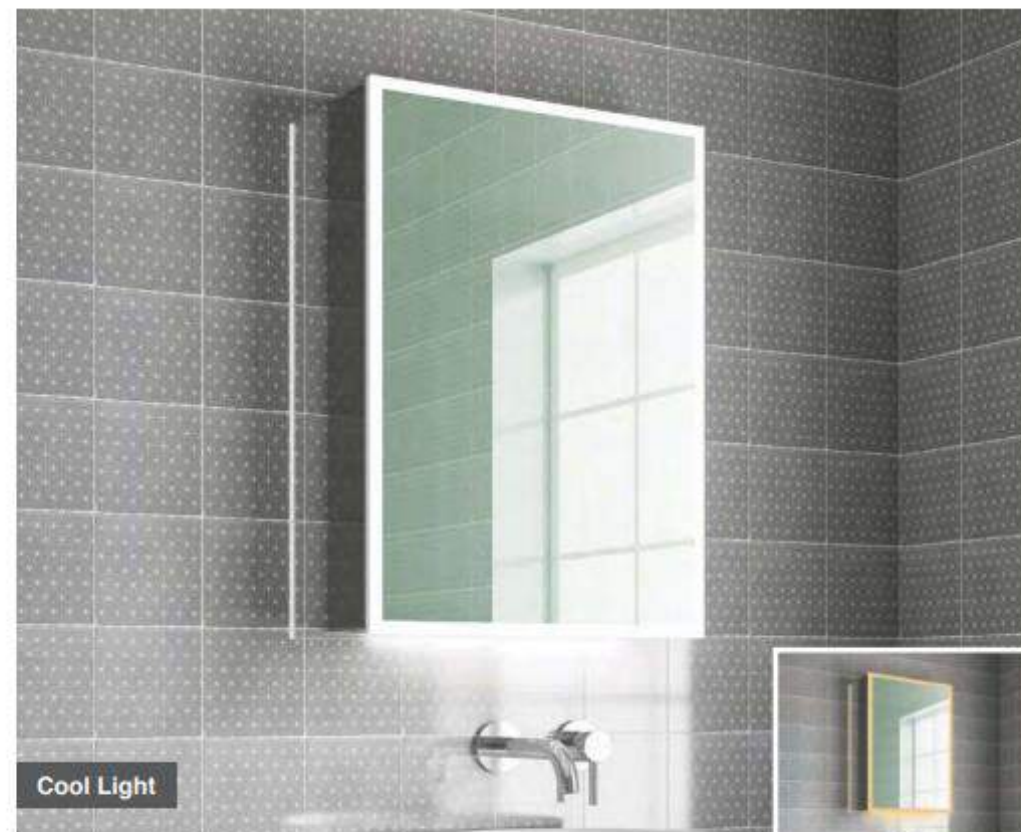

Maya 50

H 700 x W 500 x D 130mm

MLCAMAY50 €667

Features

- LED Aluminium Mirror Cabinet
- Multi Functional Infrared Sensor Controls Light from Cool - Warm & Brightness with Memory Function
- Ambient Downlight
- Soft Close Left Hand Hinge Door
- 2 Adjustable Shelves
- Heated Demister Pad
- Charging Socket
- Mirror Sides
- IP44