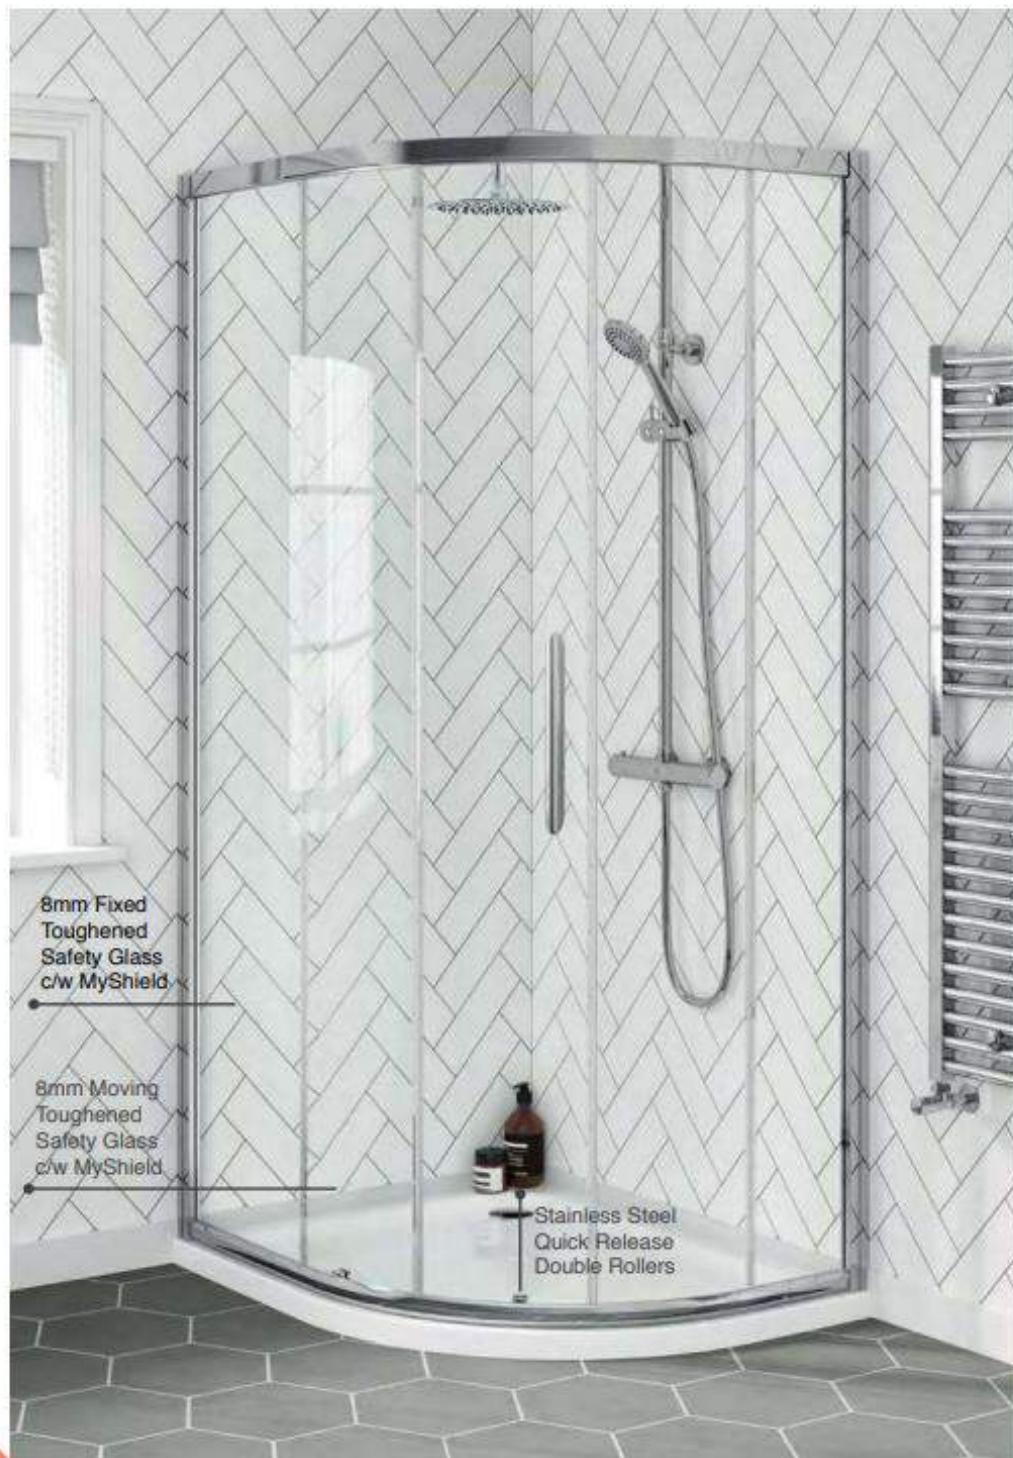

MY8 - 1 Door Quadrant

Size (mm) - 900

Lifetime Guarantee (Subject to within Terms and Conditions)

- **8mm** Toughened Safety Glass to EN12150 and CE Approved (8mm Fixed and 8mm Moving Glass)
- MyShield Easy Clean Glass and High Polished Chrome Profiles
- 1950mm High
- Smooth Glide Double Quick Release Stainless Steel Rollers
- Quality Chrome Double Handle
- Concealed Cover Strips
- Reversible Door & Easy to Install
- Extension Profile Available – Extra 20mm

Code	Size (mm)	Adjustment (mm)	Width Access (mm)	Price
MY8QD1D90	900	860-880	440	€1,014

If required a 20mm extension profile is available. Code MY8EX20 - **€128**

All shower doors, wetroom panels & bath screens feature MyShield Easy Clean Glass, this helps to prevent the build up of lime scale, dirt and soap allowing the glass to be easily cleaned.